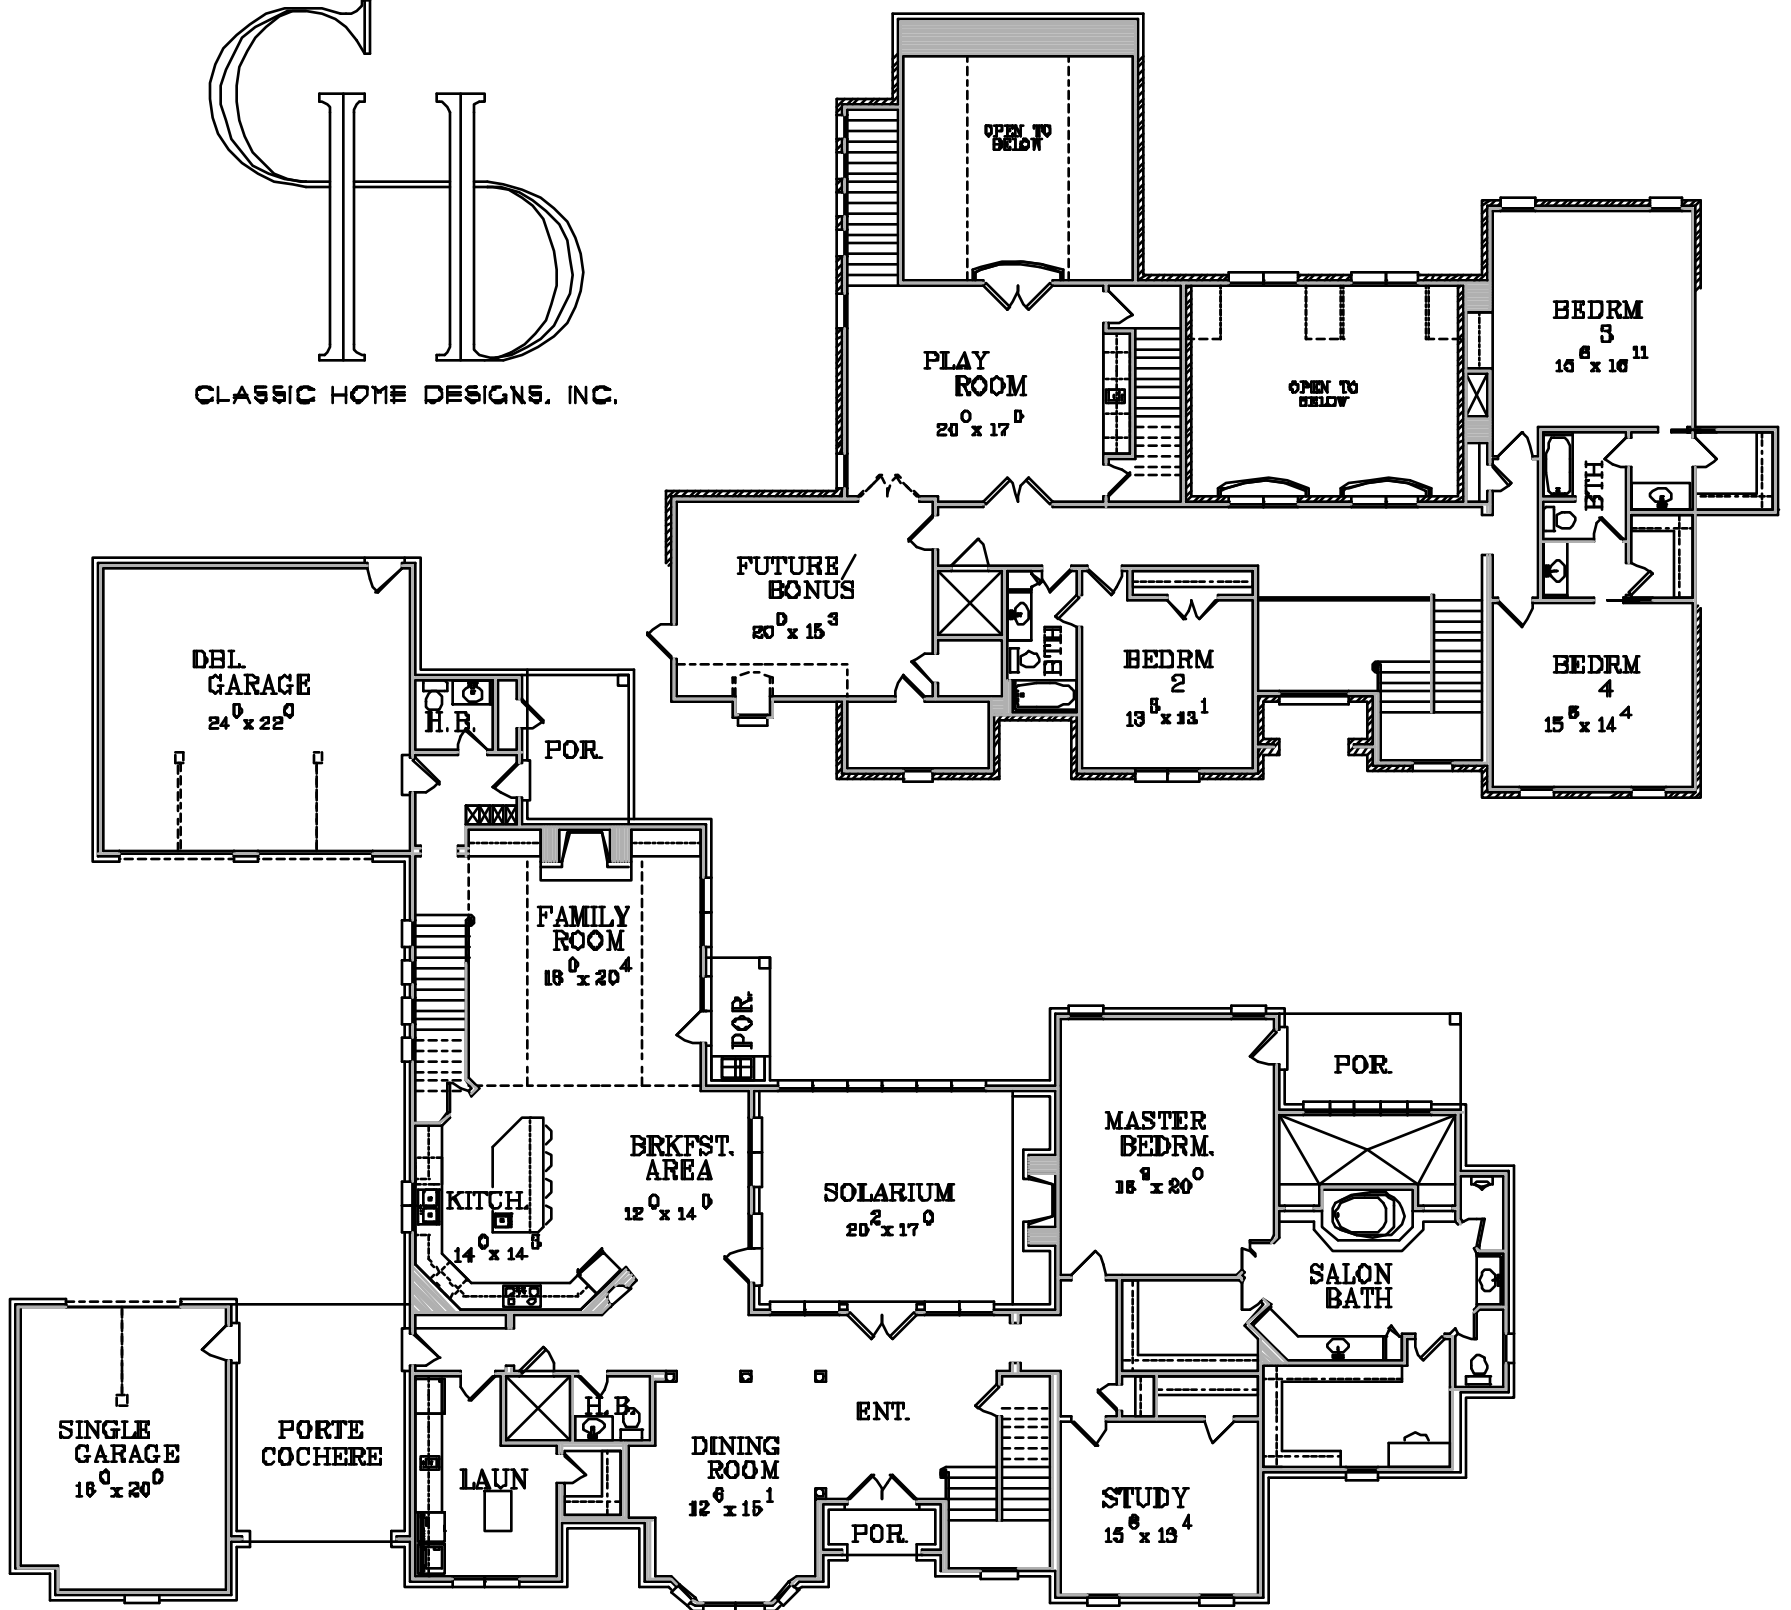

CLASSIC HOME DESIGNS, INC.

COPYRIGHT © 2006 CLASSIC HOME DESIGNS

HEATED DOWN: 3245 SQ FT
 SOLARIUM: 408 SQ FT
 HEATED UP: 1755 SQ FT

TOTAL HEATED: 5000 SQ FT

PLAN:
 C333

GARAGE & STOR: 1193 SQ FT
 PORCHES: 212 SQ FT

OVERALLS:
 WIDTH: 116'-3" DEPTH: 81'-3"